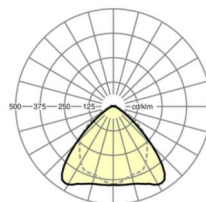

CHARACTERISTICS

Order number	19510026250
EAN number	4020863426409
Commodity code	94051190
Certification mark	IP 20, Protection class I, ENEC10 VDE, F, HACCP DIN10500/Food/IFS-application-related suitability/BRC, Indoor, CE
Impact resistance (IK rating)	IK03 (-20°C bis 25°C)
Ambient temperatur	ta -20°C to 25°C
Special properties	Ready for IoT
Warranty period	5 years
State funding programs	BEG - Federal funding for efficient buildings (valid only for Germany)

ELECTRICAL ENGINEERING

Controller	Electronic driver DALI2 (1 pcs.)
System output	132W
Mains voltage	230V/50Hz
Circuit breakers (inrush current)	14 pieces/B10, 22 pieces/B16
Energy efficiency class/light source	C

LIGHTING TECHNOLOGY

Placement	LED, Colour rendering/Light colour CRI ≥ 80 / 4000K
Colour tolerance (MacAdam)	3SDCM
Nominal luminous flux	21418lm
LED service life	50000h L80/B10 (Tq 25°C), 70000h L80/B50 (Tq 25°C)
Luminaire luminous efficiency	163lm/W
Beam angle	95° (C0) / 95° (C90)
UGR lat./long.	24.6 / 26.1

MECHANICS

Housing colour	traffic white RAL 9016
Dimensions (LxWxDxH)	2299mm x 55mm x 37mm
Weight (net)	2.2kg
Type of installation	Mounting rail system installation, Light structure

Dimensions

L	2299 mm	Length
B	55 mm	Width
H	37 mm	Height

DEEP-LINK

<https://www.regiolux.de/en/article/19510026250>

Reference	LED 21000lm 840
ηLB	100 %
Φ ↓/↑	98 % / 2 %
UGR lat./long.	24.6 / 26.1